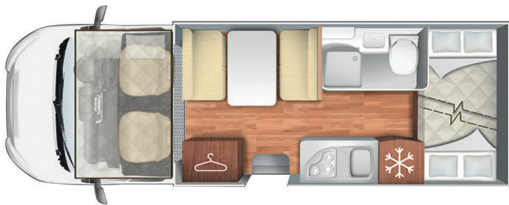

Zefiro 675

ROLLER TEAM

Enjoy the comfort this RV offers with two double beds, rear bunk beds and large storage space ideal for bikes and sports equipment. Perfect for families of six.

Features

Ford Transit

Good Support

Good Advice

Great Journeys

Zefiro 675 Vehicle Specifications

Capacity	6
Model	Ford Transit
Engine specifications	2.0
Transmission	Automatic
Safety	Driver and passenger airbags
Radio/MP3	Yes
Electric windows	Yes
Central locking	Yes, cab only
Outside length	6.99m
Outside width	2.35m
Outside height	3.20m
Inside height	2.08m
Certified seats	6
Beds	Rear bed: 2.15m x 1.28m - 2.1m x 1.1m Bed in dinette: 1.25m x 1.86m Overcab bed: 2.09m x 1.6m
Shower and toilet	Yes
Fresh water tank	100 litres
Waste water tank	100 litres
Central heating	Yes
3 way fridge/freezer	Yes
Cooking	Gas oven, 3 gas hobs
Space for 2 gas bottles	Yes
Flat digital screen	Yes
Reversing camera	Yes
Solar panel	Yes
Air-conditioning	Yes, cab only
Bike rack	Yes - 4 bikes
Warranty	12 month RVSC guarantee